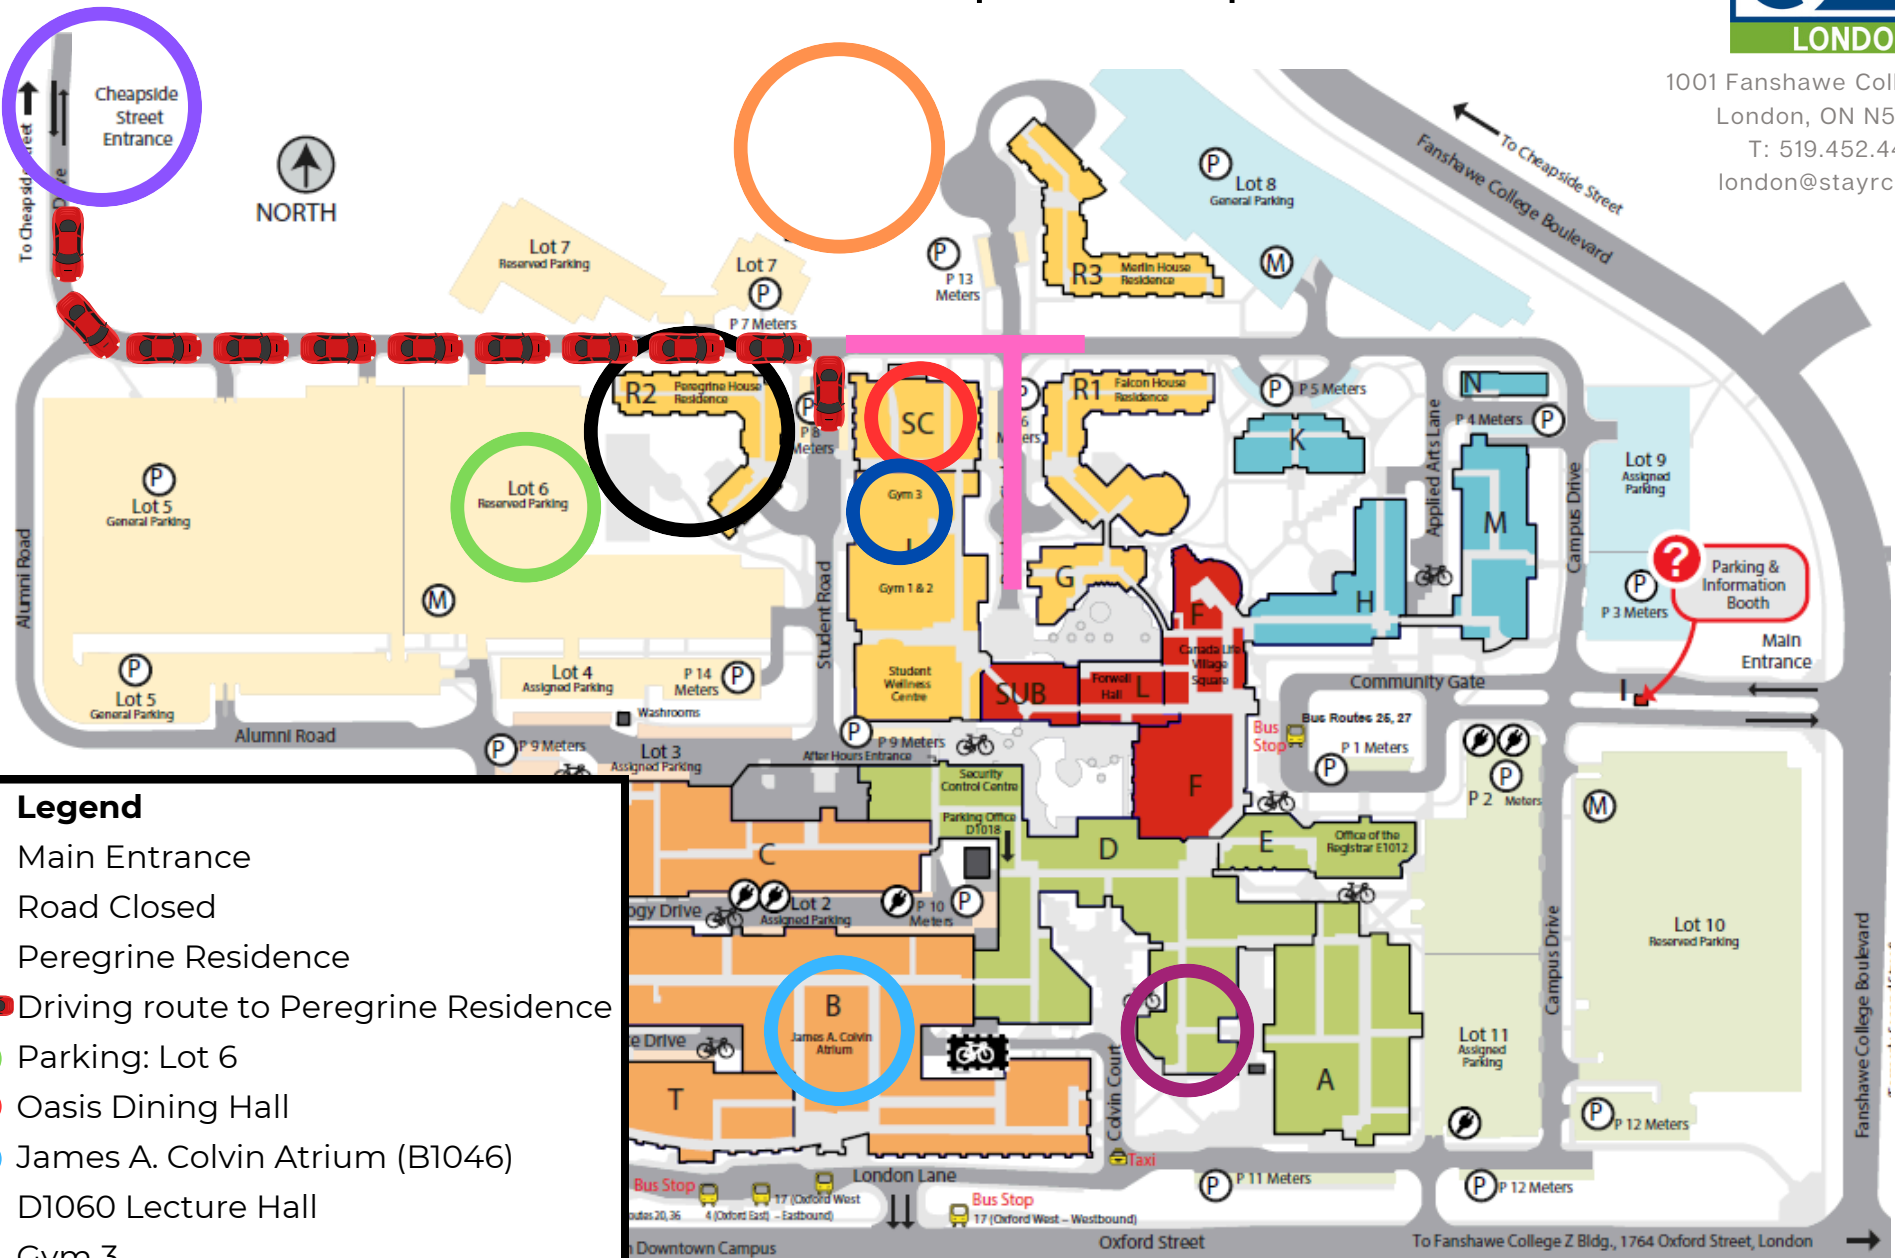

Residence & Conference Centre - London

OCYC: Campus Map

1001 Fanshawe College Blvd.
 London, ON N5Y 5R6
 T: 519.452.4440
 london@stayrcc.com

Legend

- Main Entrance
- Road Closed
- Peregrine Residence
- 🚗 Driving route to Peregrine Residence
- Parking: Lot 6
- Oasis Dining Hall
- James A. Colvin Atrium (B1046)
- D1060 Lecture Hall
- Gym 3
- Soccer Field